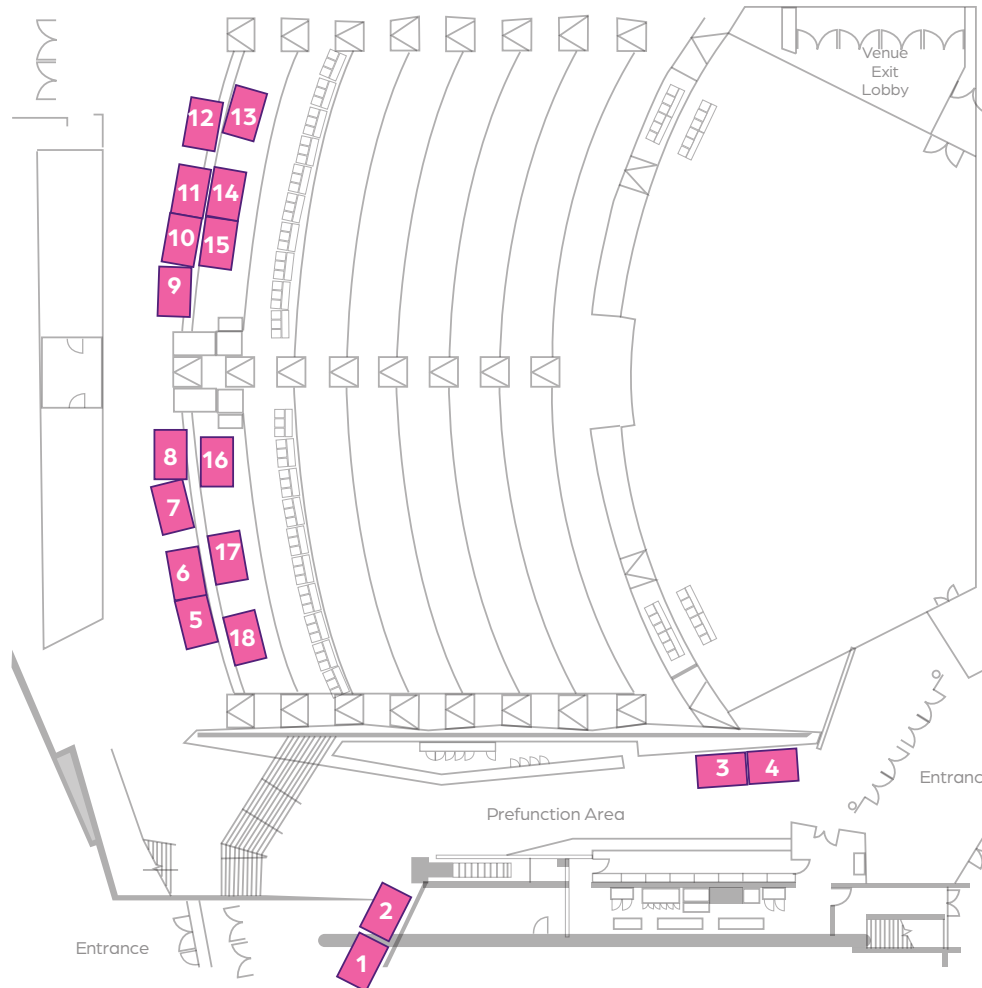

EXHIBITS

Be part of this great event as an exhibitor
and build your business by promoting your company!

10x6
\$2,500

- | | |
|-------------------------------|--------------------------------|
| 1. BDE | 10. PRSBTDC |
| 2. WindMar | 11. Automeca Technical College |
| 3. Kevane Grant Thornton | 12. NotiUno 630 |
| 4. CTPR (Compañía de Turismo) | 13. LIUNA y Emergent 3-D |
| 5. Cervecera de Puerto Rico | 14. Fulcro Insurance |
| 6. Cervecera de Puerto Rico | 15. Fulcro Insurance |
| 7. Fuller Group | 16. Pura Energía |
| 8. Destilería Serralles | 17. MCS |
| 9. Coca Cola | 18. Lease Option Company |